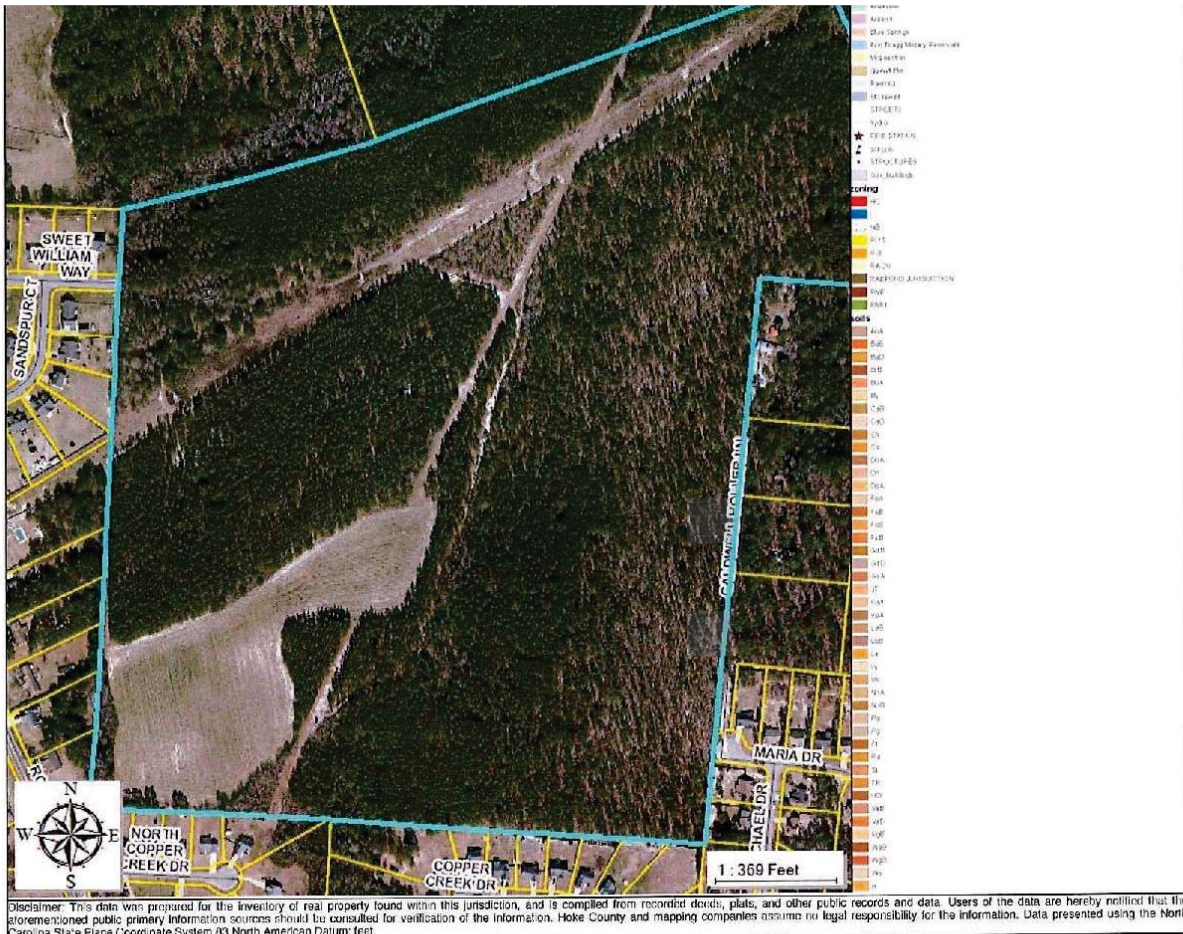

FOR SALE

Sweet William Way

\$980,000

- GREAT DEVELOPMENT TRACT LOCATED WITHIN 5 MINUTES OF THE PROPOSED INTERSECTION OF 2-95 AND CAMDEN ROAD.
- LOCATED NEXT TO THE CLOVER MEADOW SUBDIVISION IN RAEFORD, NC